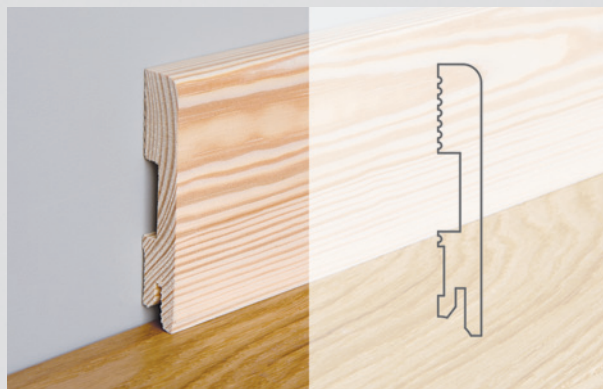

Model LB1 Pine

Drewno
2000 mm
2400 mm
95 mm
16 mm